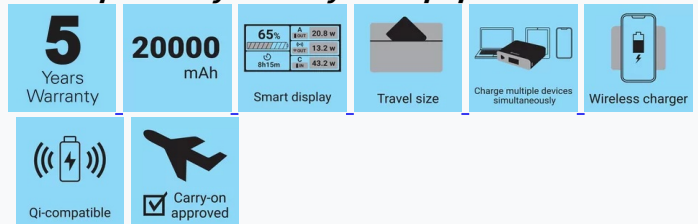

tem no.: 421-25EAN: 5705730421259

Sandberg Travel Powerbank 20000 PD100W is your lifesaver when you need serious power on the go — without lugging around a whole power plant. Its compact mini-size makes it easy to carry anywhere, but don't be fooled: With a 20000 mAh capacity and super-fast USB-C PD charging up to 100W, there's plenty of juice for your laptop, tablet, and phone—quickly and efficiently. The wireless charging on top gives you extra freedom, and the built-in TFT screen keeps you updated with precise info on power, input, and output. Sleek, powerful, and ready to go with you anywhere.

Laptop power in your pocket
Smart display with power status
Built for business, ready for adventure
Backup battery for all your equipment

- Capacity: 20000mAh@3.85V / 77Wh
- Battery type: Polymer Lithium-Ion
- USB-C Input: 5V/3A, 9V/3A, 12V/3A, 15V/3A, 20V/2.25A (45W Max)
- USB-C Output: 5V/3A, 9V/3A, 12V/3A, 15V/3A, 20V/5A (100W Max)
- USB-A Output : 5V/3A, 9V/2A, 12V/1.5A, 10V/2.25A (22.5W Max)
- Wireless Output : 5W/7.5W/10W/15W
- Support Power-Through: Yes
- Supported Charging Protocols
- USB-A: QC2.0/3.0, AFC, FCP, SCP, DCP
- USB-C: Same as above + PD up to 100W
- Protection: Overcharge, over-discharge, overcurrent, short-circuit, temperature
- Charging Overheat Cutoff: 50°C (resumes at 45°C)
- Discharging Overheat Cutoff: 60°C (resumes at 55°C)