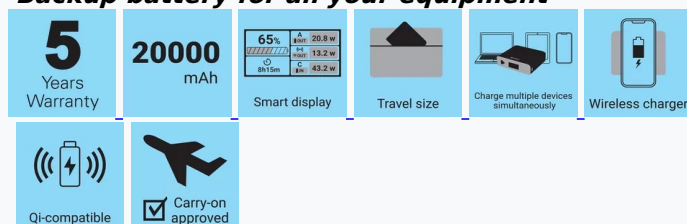

POWERBANK SANDBERG TRAVEL 421-25 20000MAH PD100W/BEŽIČNO PUNJENJE

Naziv: POWERBANK SANDBERG TRAVEL 421-25 20000MAH PD100W/BEŽIČNO PUNJENJE

Slika:

Šifra: #BM32513451770091690249

Barkod: 5705730421259

Proizvođač: SANDBERG

tem no.: 421-25EAN: 5705730421259

Sandberg Travel Powerbank 20000 PD100W is your lifesaver when you need serious power on the go — without lugging around a whole power plant. Its compact mini-size makes it easy to carry anywhere, but don't be fooled: With a 20000 mAh capacity and super-fast USB-C PD charging up to 100W, there's plenty of juice for your laptop, tablet, and phone—quickly and efficiently. The wireless charging on top gives you extra freedom, and the built-in TFT screen keeps you updated with precise info on power, input, and output. Sleek, powerful, and ready to go with you anywhere.

Laptop power in your pocket
Smart display with power status
Built for business, ready for adventure
Backup battery for all your equipment

- Capacity: 20000mAh@3.85V / 77Wh
- Battery type: Polymer Lithium-Ion
- USB-C Input: 5V/3A, 9V/3A, 12V/3A, 15V/3A, 20V/2.25A (45W Max)
- USB-C Output: 5V/3A, 9V/3A, 12V/3A, 15V/3A, 20V/5A (100W Max)
- USB-A Output : 5V/3A, 9V/2A, 12V/1.5A, 10V/2.25A (22.5W Max)
- Wireless Output : 5W/7.5W/10W/15W
- Support Power-Through: Yes
- Supported Charging Protocols
- USB-A: QC2.0/3.0, AFC, FCP, SCP, DCP
- USB-C: Same as above + PD up to 100W
- Protection: Overcharge, over-discharge, overcurrent, short-circuit, temperature
- Charging Overheat Cutoff: 50°C (resumes at 45°C)
- Discharging Overheat Cutoff: 60°C (resumes at 55°C)