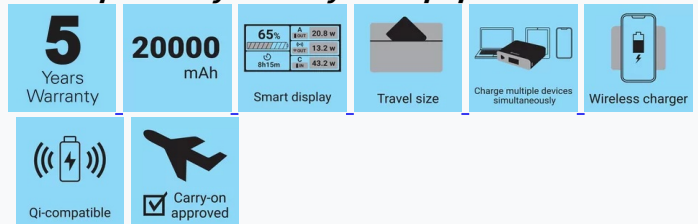

**Detalji**

Kategorija: BACK UP BATERIJE/POWER BANK

Oznake:

Atributi:

**Cena**

Cena sa PDV: 10,841.00 RSD \*WEB CENA  
11,925.10 RSD \*Cena za odloženo web plaćanje

**Ostalo**

Opis:

tem no.: 421-25EAN: 5705730421259

Sandberg Travel Powerbank 20000 PD100W is your lifesaver when you need serious power on the go — without lugging around a whole power plant. Its compact mini-size makes it easy to carry anywhere, but don't be fooled: With a 20000 mAh capacity and super-fast USB-C PD charging up to 100W, there's plenty of juice for your laptop, tablet, and phone—quickly and efficiently. The wireless charging on top gives you extra freedom, and the built-in TFT screen keeps you updated with precise info on power, input, and output. Sleek, powerful, and ready to go with you anywhere.

***Laptop power in your pocket***  
***Smart display with power status***  
***Built for business, ready for adventure***  
***Backup battery for all your equipment***

- Capacity: 20000mAh@3.85V / 77Wh
- Battery type: Polymer Lithium-Ion
- USB-C Input: 5V/3A, 9V/3A, 12V/3A, 15V/3A, 20V/2.25A ( 45W Max )
- USB-C Output: 5V/3A, 9V/3A, 12V/3A, 15V/3A, 20V/5A ( 100W Max )
- USB-A Output : 5V/3A, 9V/2A, 12V/1.5A, 10V/2.25A ( 22.5W Max )
- Wireless Output : 5W/7.5W/10W/15W
- Support Power-Through: Yes
- Supported Charging Protocols
- USB-A: QC2.0/3.0, AFC, FCP, SCP, DCP
- USB-C: Same as above + PD up to 100W
- Protection: Overcharge, over-discharge, overcurrent, short-circuit, temperature
- Charging Overheat Cutoff: 50°C (resumes at 45°C)
- Discharging Overheat Cutoff: 60°C (resumes at 55°C)