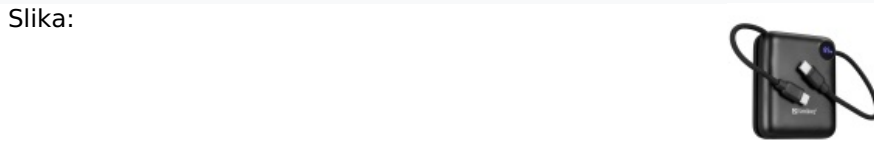

**POWERBANK SANDBERG CONNECT 421-26 10000MAH PD20W**

Naziv: POWERBANK SANDBERG CONNECT 421-26 10000MAH PD20W

Šifra: #BM32513451770091669216

Barkod: 5705730421266

Proizvođač: SANDBERG

**Detalji**

Kategorija: BACK UP BATERIJE/POWER BANK

Oznake: [Proveri dostupnost](#)

Atributi:

**Cena**

Cena sa PDV: 3,675.00 RSD \*WEB CENA  
4,042.50 RSD \*Cena za odloženo web plaćanje

**Ostalo**

Opis:

**Item no.:** 421-26**EAN:** 5705730421266

Sandberg Powerbank 10000 PD20W Connect is your compact and powerful power source on the go. With a 10000 mAh capacity and Power Delivery 20W, you get fast and efficient charging for your smartphone, tablet, and other USB-C devices. The three USB-C outputs – including two integrated cables – make it easy to charge multiple devices at once, without any cable clutter. The digital display gives you a complete overview of the battery level.

***Three USB-C outputs - including two integrated cables***

***Real-time battery status display***

***Powerful & Compact***

***Avoid cable clutter***

- Capacity: 10000mAh@3.85V / 38.5Wh
- Battery type: Lithium Polymer
- USB-C input: 5V/3.0A, 9V/2.0A, 12V/1.5A (18W max)
- USB-C output: 5V/3.0A, 9V/2.22A, 12V/1.67A (20W max)
- USB-C cable 1 input: 5V/3.0A, 9V/2.0A, 12V/1.5A (18W max)
- USB-C cable 1 output: 5V/3.0A, 9V/2.22A, 12V/1.67A (20W max)
- USB-C cable 2 output: 5V/3.0A, 9V/2.22A, 10V/2.25A, 12V/1.67A (22.5W max)
- Simultaneous Output (All Ports): 5V/3.0A 15W
- Supports PD2.0, PD3.1, QC2.0, QC3.0
- Digital display
- Support Power-Through: Yes
- Dimensions: 7.0 x 5.0 x 2.3 cm / 170g
- 
- Always-ON-mode:
- Power stays on at above 60 mA power consumption
- Auto power off after 2 hours below 60 mA power consumption