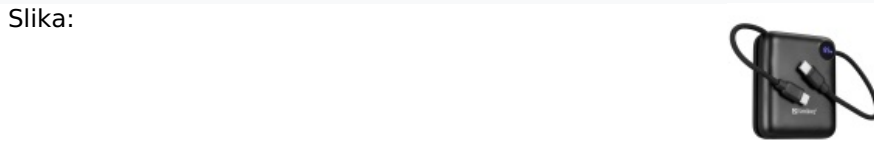

POWERBANK SANDBERG CONNECT 421-26 10000MAH PD20W

Naziv: POWERBANK SANDBERG CONNECT 421-26 10000MAH PD20W

Šifra: #BM32513451770091669216

Barkod: 5705730421266

Proizvođač: SANDBERG

Detalji

Kategorija: OPREMA I SERVIS

Oznake: [Proveri dostupnost](#)

Atributi:

Cena

Cena sa PDV: 3,675.00 RSD *WEB CENA
4,042.50 RSD *Cena za odloženo web plaćanje

Ostalo

Opis:

Item no.: 421-26**EAN:** 5705730421266

Sandberg Powerbank 10000 PD20W Connect is your compact and powerful power source on the go. With a 10000 mAh capacity and Power Delivery 20W, you get fast and efficient charging for your smartphone, tablet, and other USB-C devices. The three USB-C outputs – including two integrated cables – make it easy to charge multiple devices at once, without any cable clutter. The digital display gives you a complete overview of the battery level.

Three USB-C outputs - including two integrated cables

Real-time battery status display

Powerful & Compact

Avoid cable clutter

- Capacity: 10000mAh@3.85V / 38.5Wh
- Battery type: Lithium Polymer
- USB-C input: 5V/3.0A, 9V/2.0A, 12V/1.5A (18W max)
- USB-C output: 5V/3.0A, 9V/2.22A, 12V/1.67A (20W max)
- USB-C cable 1 input: 5V/3.0A, 9V/2.0A, 12V/1.5A (18W max)
- USB-C cable 1 output: 5V/3.0A, 9V/2.22A, 12V/1.67A (20W max)
- USB-C cable 2 output: 5V/3.0A, 9V/2.22A, 10V/2.25A, 12V/1.67A (22.5W max)
- Simultaneous Output (All Ports): 5V/3.0A 15W
- Supports PD2.0, PD3.1, QC2.0, QC3.0
- Digital display
- Support Power-Through: Yes
- Dimensions: 7.0 x 5.0 x 2.3 cm / 170g
-
- Always-ON-mode:
- Power stays on at above 60 mA power consumption
- Auto power off after 2 hours below 60 mA power consumption