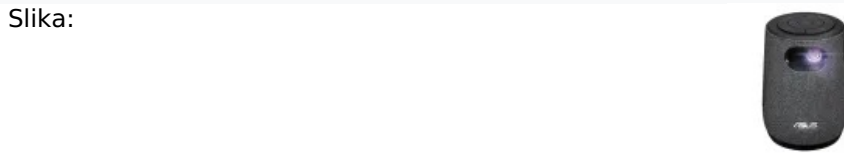

PROJEKTOR ASUS ZEANBEAM L1 LED 1280X720/300LM/400:1/HDMI/WIFI/USB/BATERIJA

Naziv: PROJEKTOR ASUS ZEANBEAM L1 LED
1280X720/300LM/400:1/HDMI/WIFI/USB/BATERIJA

Šifra: #BM766751743649422082

Barkod: 4718017930307

Opis:

Karakteristike	<p>Display Display Technology: DLP Light Source: LED LED Lifespan: 30000 hours Resolution(Native): 1280x720 (HD) Maximum Input Resolution: 1920x1080 Brightness: 300 LED Lumen Contrast Ratio: 400:1 Color Saturation(sRGB): 120% Display Colors: 16.7 M</p> <p>Projection Lens Throw Ratio: 1.2:1 Projection Distance: 0.8m~3.2m Projection Size: 30"~120" Projection Offset: 100%± 5% Zoom Ratio: Fixed Focus: Manual</p> <p>Video Feature Splendid: Presentation Mode Splendid: Standard Mode Splendid: Theater Mode Splendid: ECO Mode Keystone Adjustment: Yes, ±40° (Vertical) Auto Keystone: Yes Aspect Ratio: Auto Projector Placement: Front Table Projector Placement: Rear Table Projector Placement: Front Ceiling Projector Placement: Rear Ceiling HDCP Support: Yes</p>
Povezivanje	WiFi, Bluetooth
Ostalo	<p>Audio Feature Speaker: Yes(5Wx2) Audio Technology: Harman/Kardon I/O Ports HDMI: x 1 USB-A: x 1 (Power output 5V/1A)</p>
Fizičke karakteristike	<p>Dimensions Phys. Dimension (WxHxD): 90 x 131 x 90 mm Box Dimension (WxHxD): 296 x 147 x 109 mm Weight Net Weight: 585g Gross Weight: 1.3Kg</p>
Zakonska saobraznost	Zagarantovana sva prava po Zakonu o zaštiti potrošača.